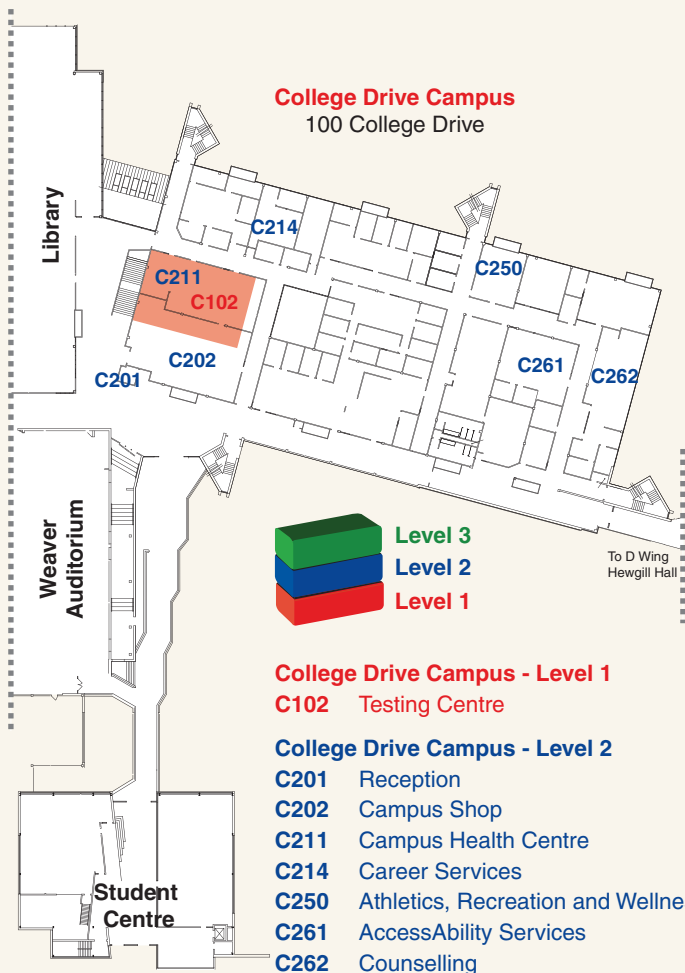

College Drive Campus

College Drive Campus
100 College Drive

College Drive Campus - Level 1
C102 Testing Centre

College Drive Campus - Level 2

- **C201** Reception
- **C202** Campus Shop
- **C211** Campus Health Centre
- **C214** Career Services
- **C250** Athletics, Recreation and Wellness
- **C261** AccessAbility Services
- **C262** Counselling

Main Entrance for
Canadore College
through Student Centre