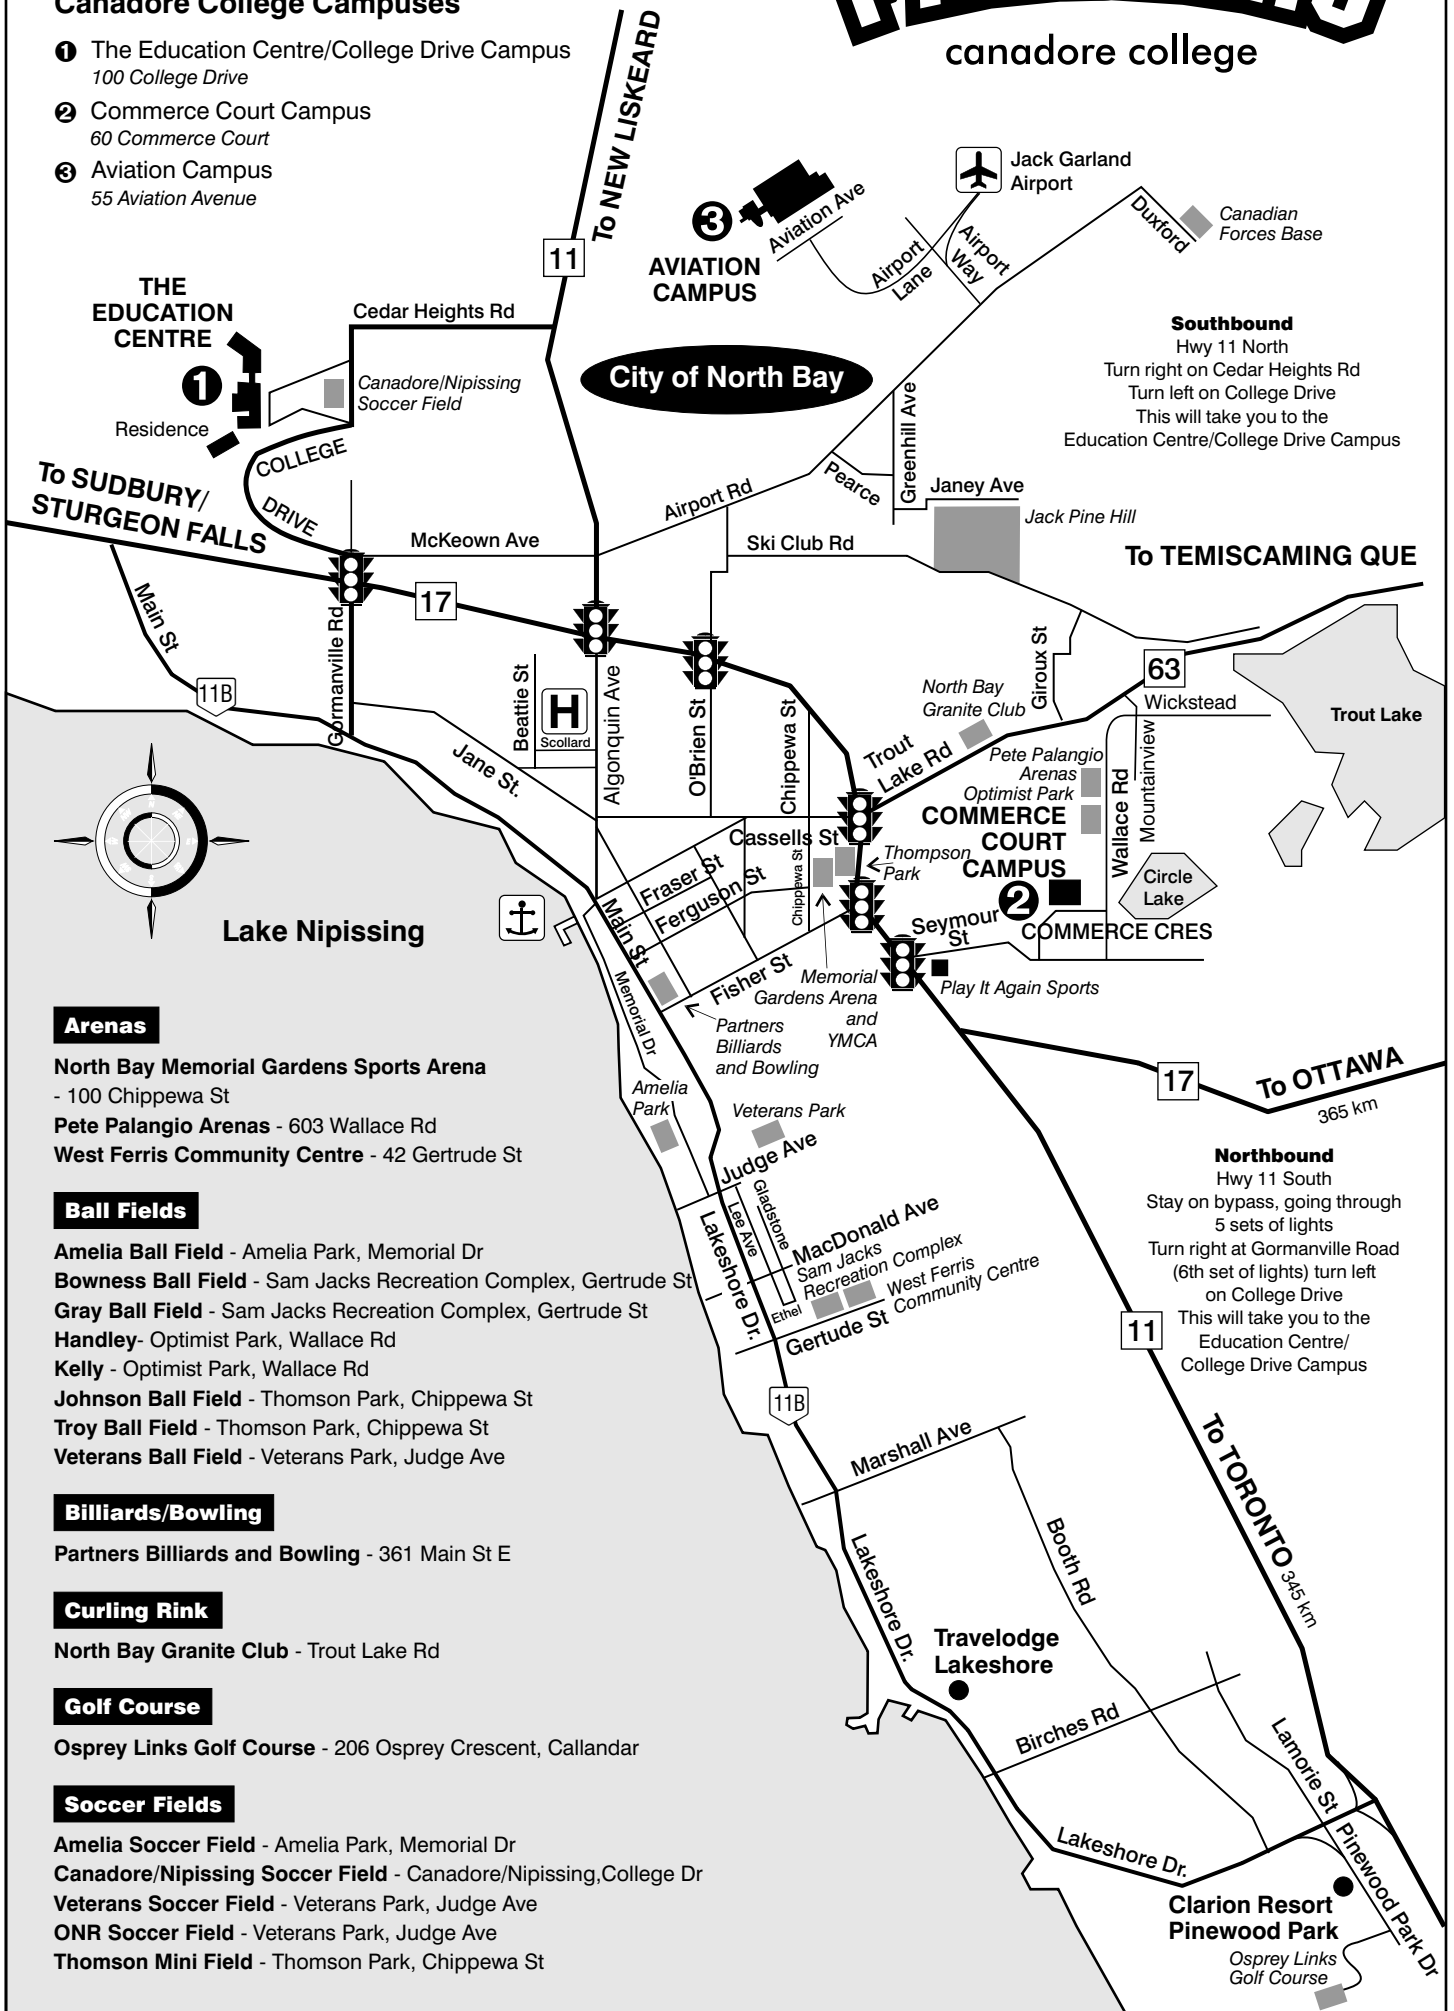

## Canadore College Campuses

- 1 The Education Centre/College Drive Campus  
100 College Drive
- 2 Commerce Court Campus  
60 Commerce Court
- 3 Aviation Campus  
55 Aviation Avenue

**Southbound**  
Hwy 11 North  
Turn right on Cedar Heights Rd  
Turn left on College Drive  
This will take you to the  
Education Centre/College Drive Campus

**Northbound**  
Hwy 11 South  
Stay on bypass, going through  
5 sets of lights  
Turn right at Gormanville Road  
(6th set of lights) turn left  
on College Drive  
This will take you to the  
Education Centre/  
College Drive Campus

### Ball Fields

- Amelia Ball Field - Amelia Park, Memorial Dr
- Bowness Ball Field - Sam Jacks Recreation Complex, Gertrude St
- Gray Ball Field - Sam Jacks Recreation Complex, Gertrude St
- Handley - Optimist Park, Wallace Rd
- Kelly - Optimist Park, Wallace Rd
- Johnson Ball Field - Thomson Park, Chippewa St
- Troy Ball Field - Thomson Park, Chippewa St
- Veterans Ball Field - Veterans Park, Judge Ave

### Soccer Fields

- Amelia Soccer Field - Amelia Park, Memorial Dr
- Canadore/Nipissing Soccer Field - Canadore/Nipissing, College Dr
- Veterans Soccer Field - Veterans Park, Judge Ave
- ONR Soccer Field - Veterans Park, Judge Ave
- Thomson Mini Field - Thomson Park, Chippewa St